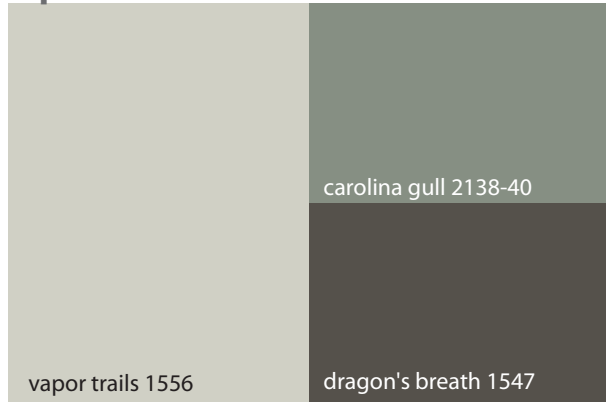

Magnolia Cottages

body	trim
	accent

Option 7